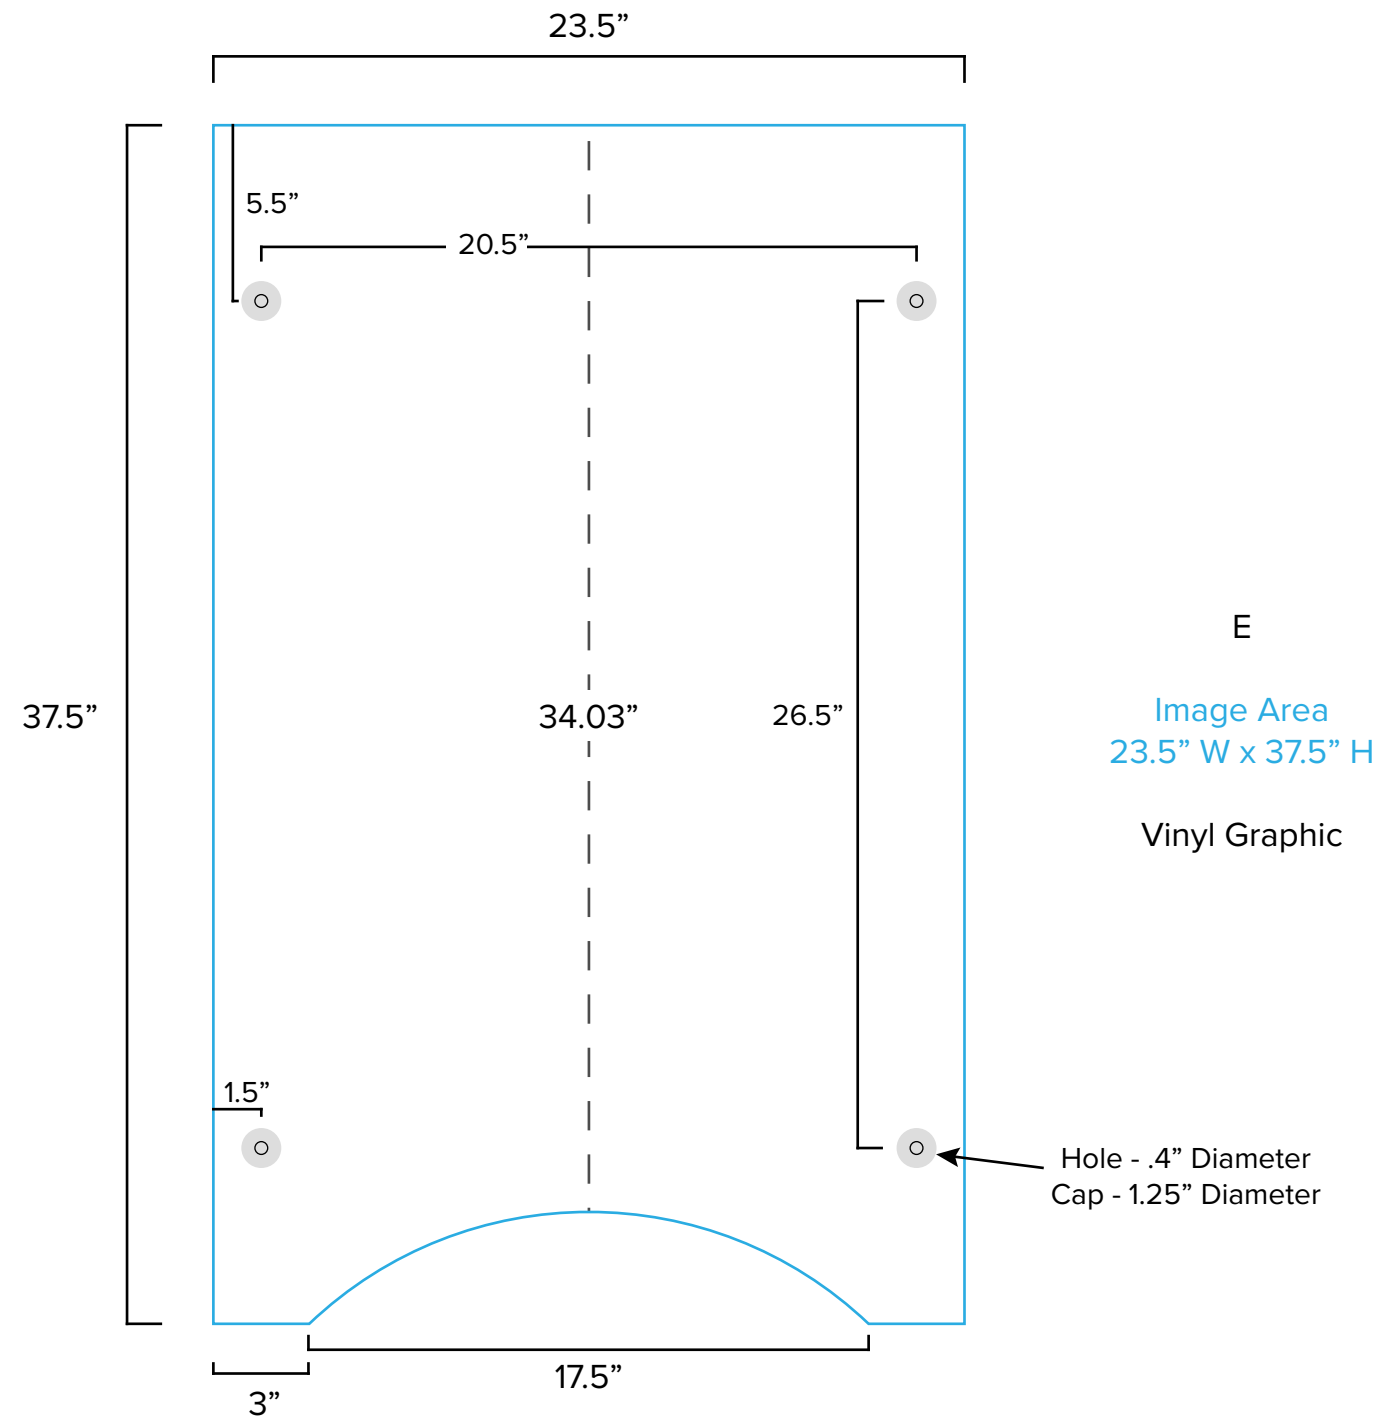

Graphic Template
10 x 10 Inline Exhibit
Backwall with Flat Arched Panels - SEG Graphics

NOTE: All Raster Art (jpg, tiff,psd, png, etc.) must be at least 100 dpi at print size.
Standard kits are often customized. Please check with Customer Service to ensure that this template matches your specific job.

Graphic Template Backwall Workstation – Direct Print Graphic

NOTE: All Raster Art (jpg, tiff,psd, png, etc.) must be at least 100 dpi at print size.
Standard kits are often customized. Please check with Customer Service to ensure that this template matches your specific job.

Graphic Template
Backwall Workstation Countertop – Vinyl Graphics
Graphics **NOT** included in base price. Please request pricing.

NOTE: All Raster Art (jpg, tiff,psd, png, etc.) must be at least 100 dpi at print size.
Standard kits are often customized. Please check with Customer Service to ensure that this template matches your specific job.

Graphic Template
Portable Counter – Vinyl Graphic

NOTE: All Raster Art (jpg, tiff,psd, png, etc.) must be at least 100 dpi at print size.
Standard kits are often customized. Please check with Customer Service to ensure that this template matches your specific job.