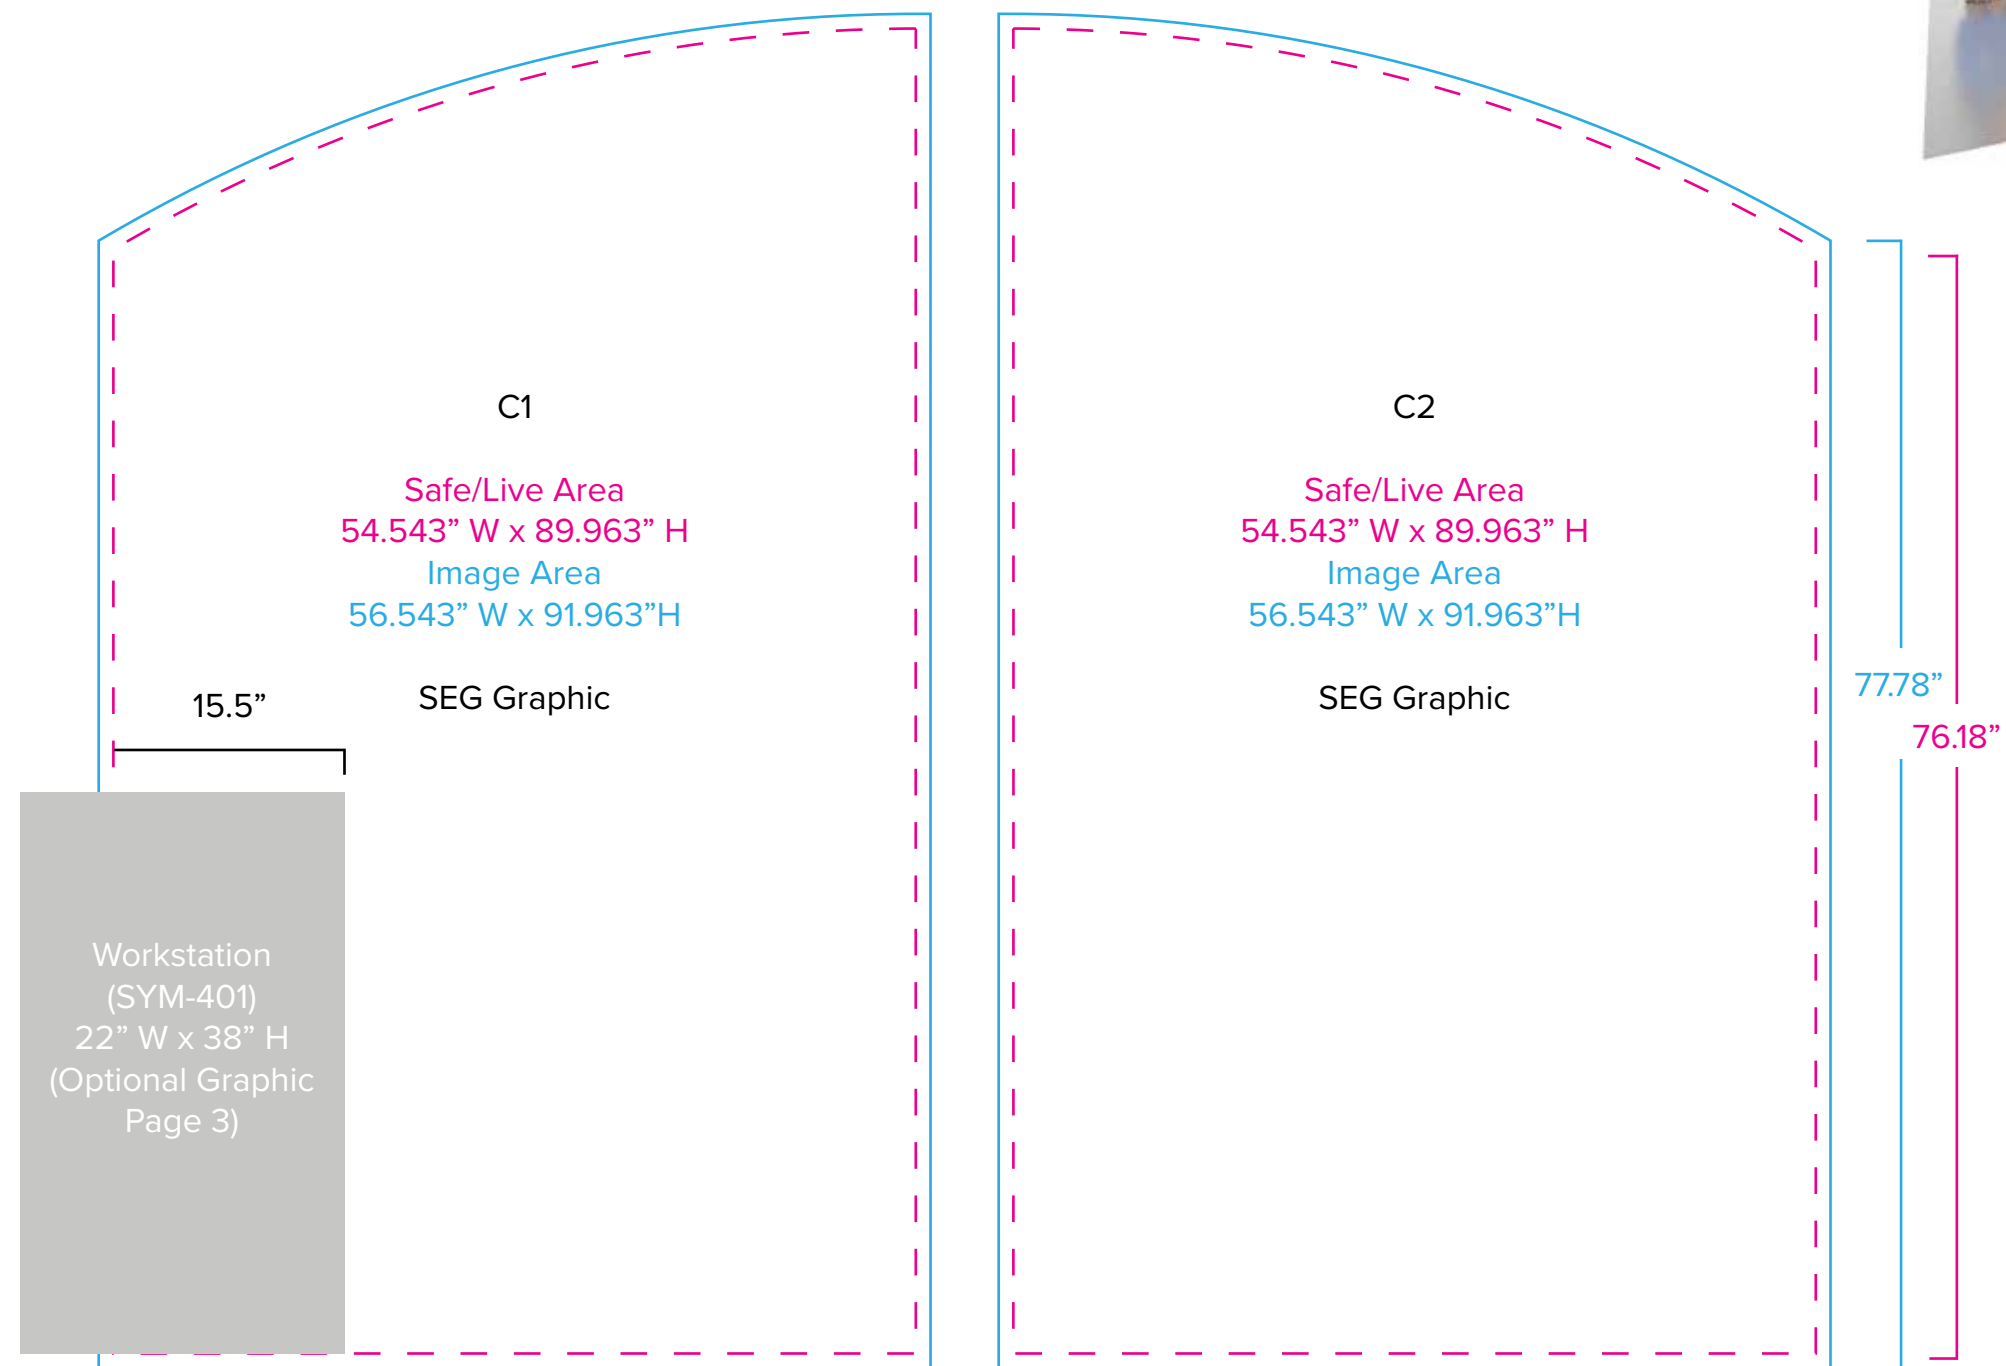

Graphic Template
10 x 10 Inline Exhibit
Backwall with Flat Arched Panels - SEG Graphics

NOTE: All Raster Art (jpg, tiff,psd, png, etc.) must be at least 100 dpi at print size.
Standard kits are often customized. Please check with Customer Service to ensure that this template matches your specific job.

Graphic Template Backwall Workstation – Direct Print Graphic

NOTE: All Raster Art (jpg, tiff,psd, png, etc.) must be at least 100 dpi at print size.
Standard kits are often customized. Please check with Customer Service to ensure that this template matches your specific job.

Graphic Template
Backwall Workstation Countertop – Vinyl Graphics
Graphics **NOT** included in base price. Please request pricing.

NOTE: All Raster Art (jpg, tiff,psd, png, etc.) must be at least 100 dpi at print size.
Standard kits are often customized. Please check with Customer Service to ensure that this template matches your specific job.

Graphic Template
Portable Counter – Vinyl Graphic

NOTE: All Raster Art (jpg, tiff,psd, png, etc.) must be at least 100 dpi at print size.
Standard kits are often customized. Please check with Customer Service to ensure that this template matches your specific job.