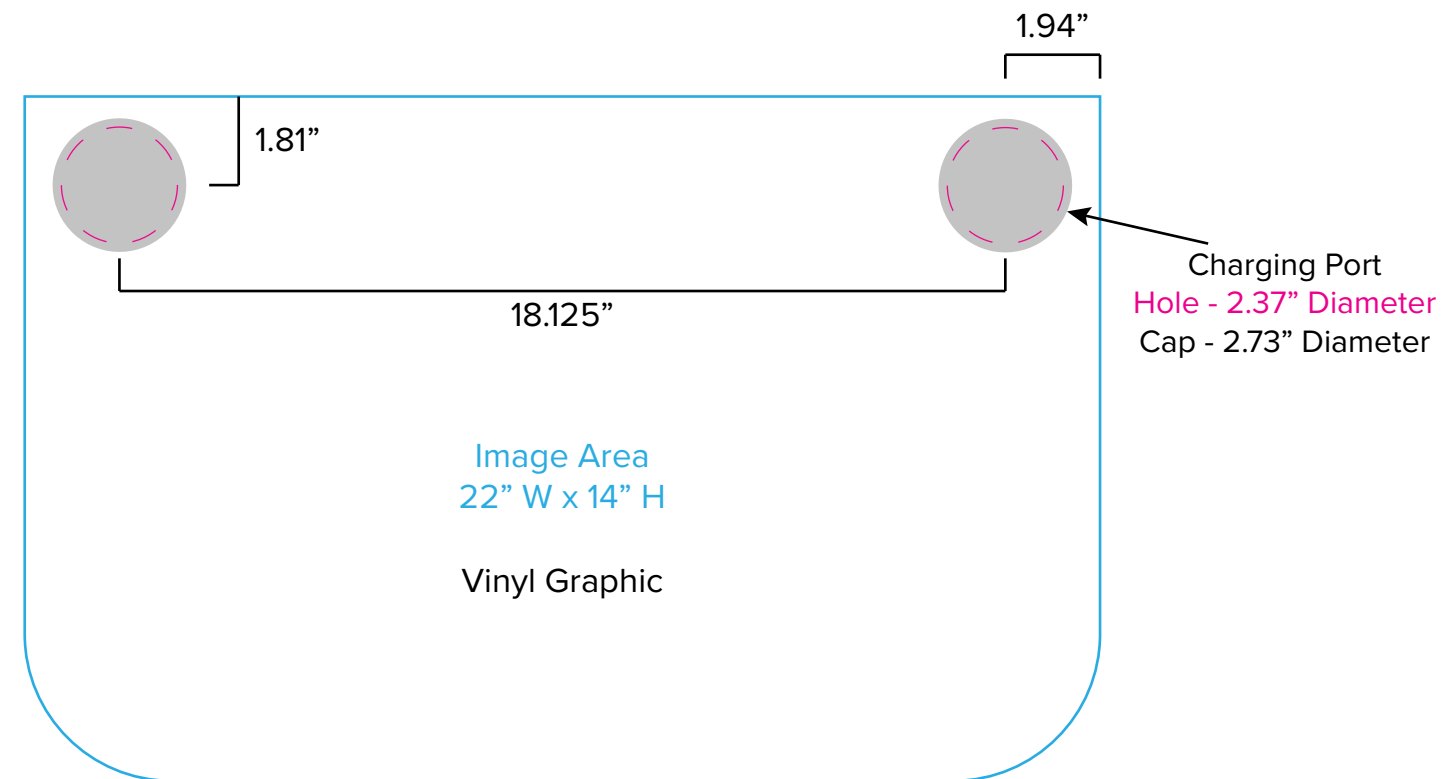

Graphic Template
10 x 10 Inline Exhibit
Backwall with Flat Arched Panels - SEG Graphics

NOTE: All Raster Art (jpg, tiff,psd, png, etc.) must be at least 100 dpi at print size.
Standard kits are often customized. Please check with Customer Service to ensure that this template matches your specific job.

Graphic Template Backwall Workstation – Direct Print Graphic

NOTE: All Raster Art (jpg, tiff,psd, png, etc.) must be at least 100 dpi at print size.
Standard kits are often customized. Please check with Customer Service to ensure that this template matches your specific job.

Graphic Template
Backwall Workstation Countertop – Vinyl Graphics
Graphics **NOT** included in base price. Please request pricing.

NOTE: All Raster Art (jpg, tiff,psd, png, etc.) must be at least 100 dpi at print size.
Standard kits are often customized. Please check with Customer Service to ensure that this template matches your specific job.

Graphic Template
Portable Counter – Vinyl Graphic

NOTE: All Raster Art (jpg, tiff,psd, png, etc.) must be at least 100 dpi at print size.
Standard kits are often customized. Please check with Customer Service to ensure that this template matches your specific job.