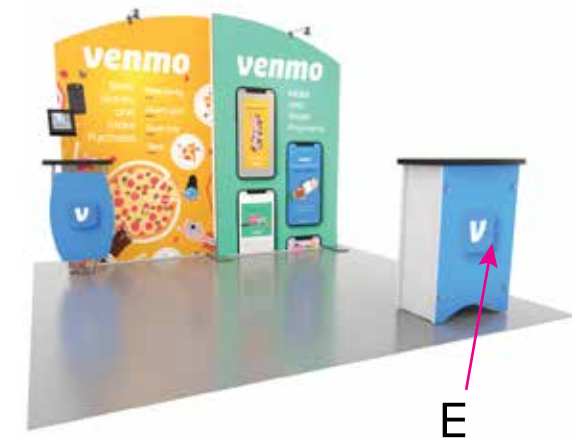

Graphic Template
Portable Counter – Vinyl Graphic

NOTE: All Raster Art (jpg, tiff,psd, png, etc.) must be at least 100 dpi at print size.
Standard kits are often customized. Please check with Customer Service to ensure that this template matches your specific job.