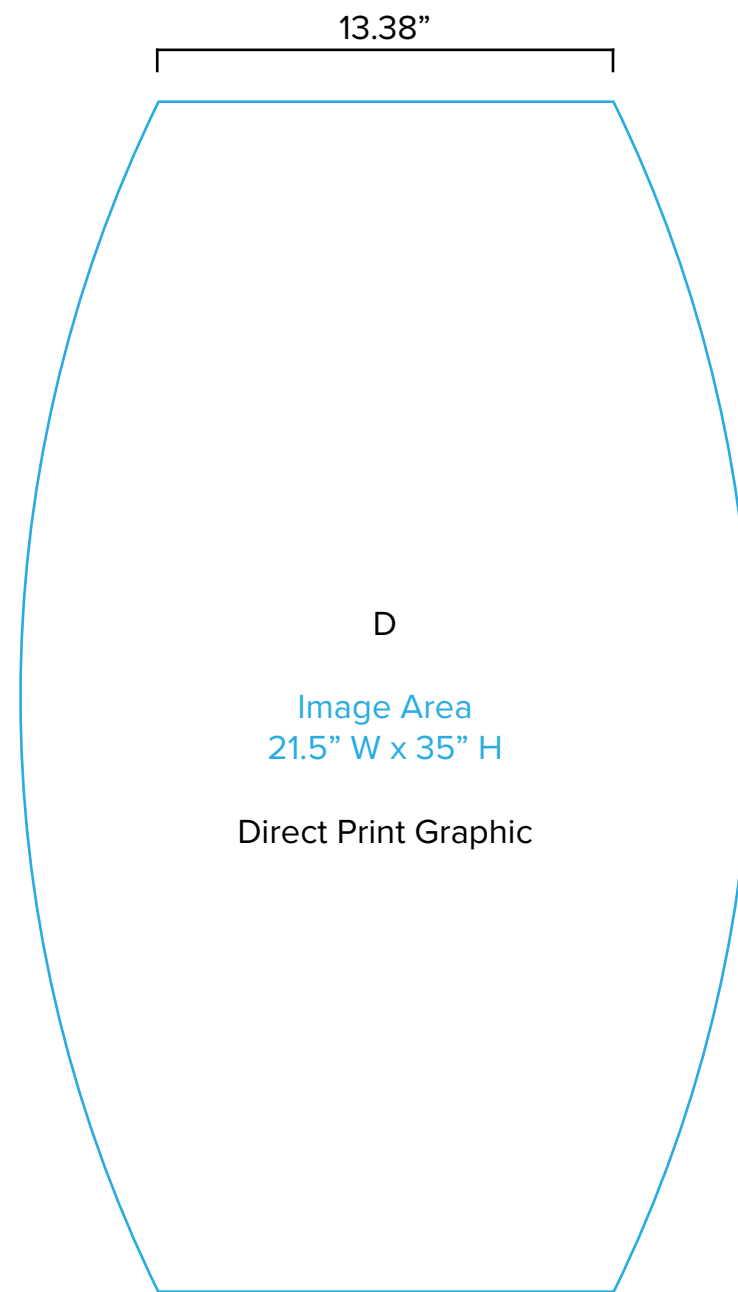

Graphic Template
10 x 10 Inline Exhibit
Backwall with Flat Arched Panels - SEG Graphics

NOTE: All Raster Art (jpg, tiff,psd, png, etc.) must be at least 100 dpi at print size.
Standard kits are often customized. Please check with Customer Service to ensure that this template matches your specific job.

Graphic Template Backwall Workstation – Direct Print Graphic

NOTE: All Raster Art (jpg, tiff,psd, png, etc.) must be at least 100 dpi at print size.
Standard kits are often customized. Please check with Customer Service to ensure that this template matches your specific job.

Graphic Template
Backwall Workstation Countertop – Vinyl Graphics
Graphics **NOT** included in base price. Please request pricing.

NOTE: All Raster Art (jpg, tiff,psd, png, etc.) must be at least 100 dpi at print size.
Standard kits are often customized. Please check with Customer Service to ensure that this template matches your specific job.

Graphic Template
Portable Counter – Vinyl Graphic

NOTE: All Raster Art (jpg, tiff,psd, png, etc.) must be at least 100 dpi at print size.
Standard kits are often customized. Please check with Customer Service to ensure that this template matches your specific job.